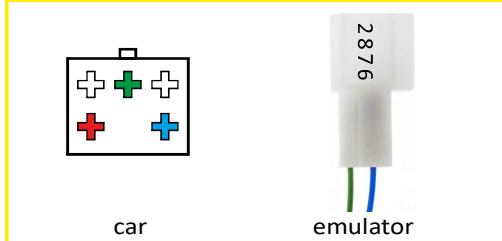

Installing the emulator for car installation:

W117, W176, W246 7.5a / 2908