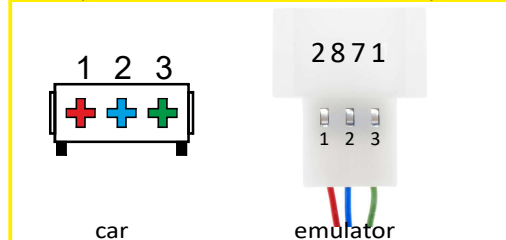

Installing the emulator for car installation:

W169, W245 7.1a / 2904

Check in your car which plug fits!

W202, W208, W210 7.1b / 2905

W203, W209 7.1c / 2906

W203, W209, W211, R171, W639, W906, VW Crafter 7.1d / 2907