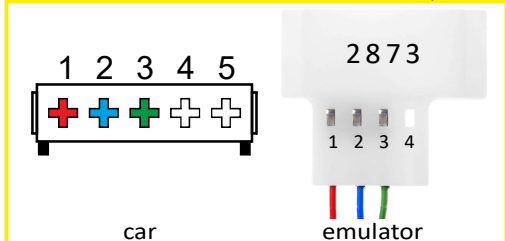

Emulator cable markings

red	+12V ACC
blue	GND
green	CODE

emulator LED indication

green	Emulator power supply
red	emulator work - ESL simulation

The emulator automatically adapts to the car. The car can be started immediately after installation. No adaptation required. The disconnected ESL must be removed.

Installing the emulator for car installation:

W169, W245 7.1a / 2904

Check in your car which plug fits!

W202, W208, W210 7.1b / 2905

W203, W209 7.1c / 2906

W203, W209, W211, R171, W639, W906, VW Crafter 7.1d / 2907