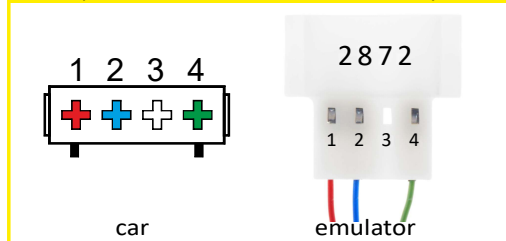

Emulator cable markings

red	+12V ACC
blue	GND
green	CODE

emulator LED indication

green	Emulator power supply
red	emulator work - ESL simulation

The emulator automatically adapts to the car. The car can be started immediately after installation. No adaptation required. The disconnected ESL must be removed.

Installing the emulator for car installation:

W169, W245 7.1a / 2904

Check in your car which plug fits!

W202, W208, W210 7.1b / 2905

W203, W209 7.1c / 2906

W203, W209, W211, R171, W639, W906, VW Crafter 7.1d / 2907